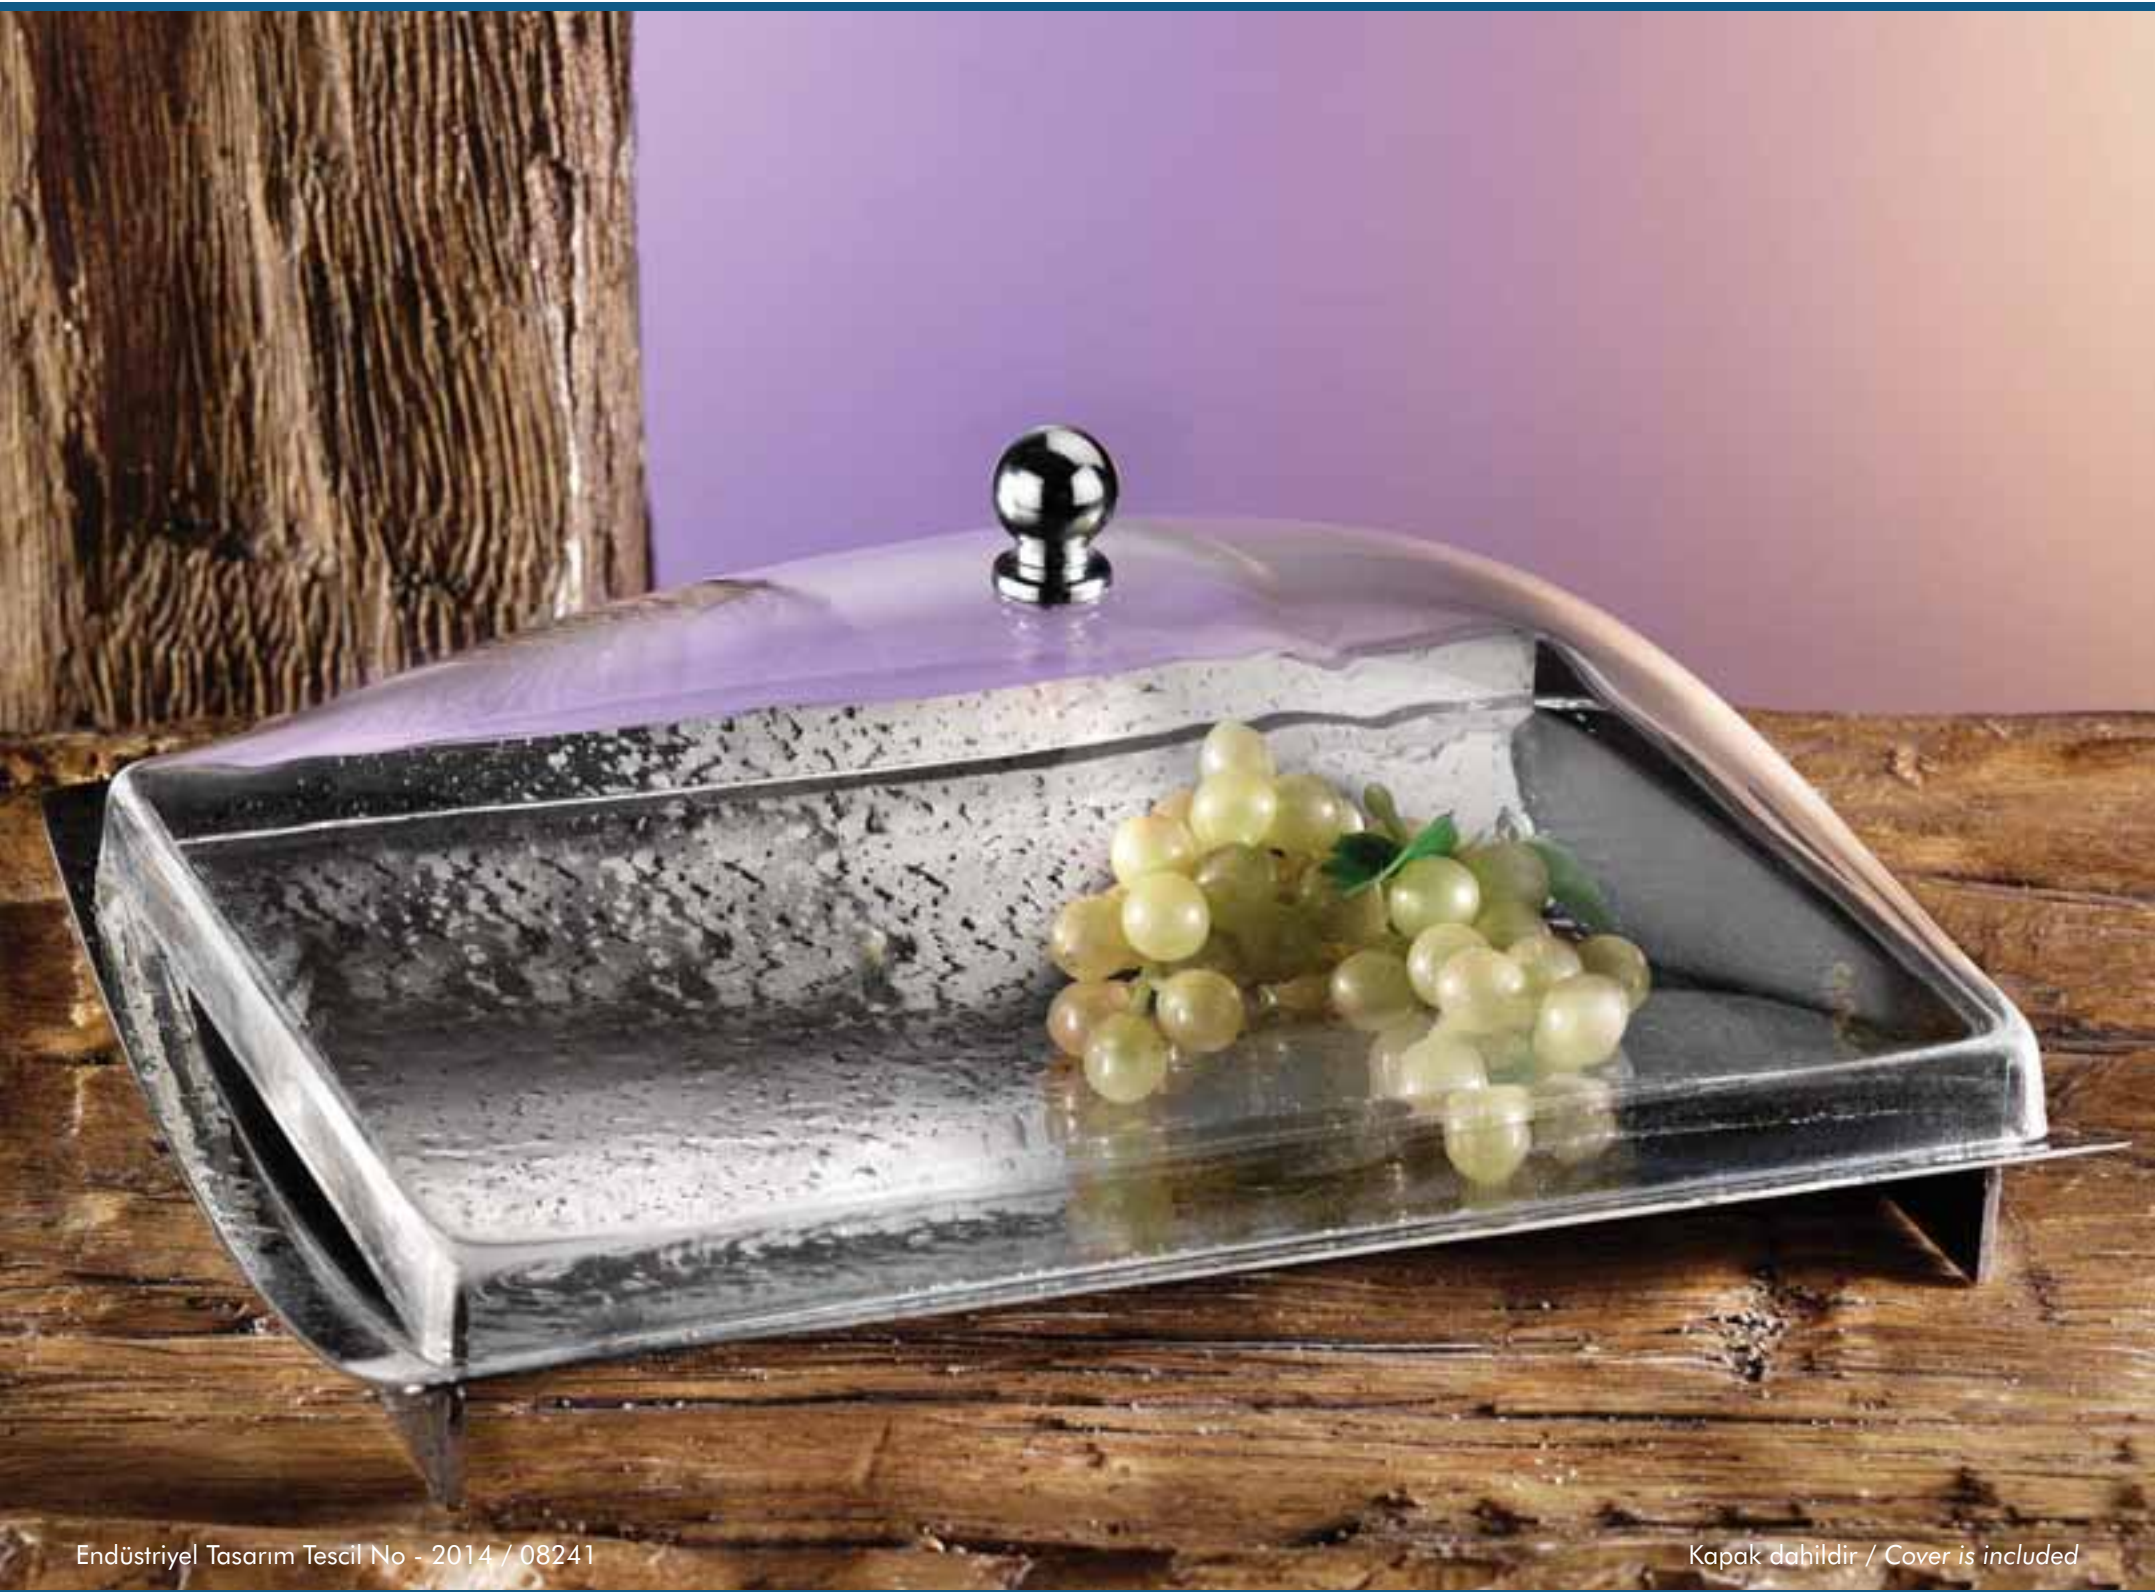

● Meyvelik - Kapaklı

Fruit Stand with Lid

Endüstriyel Tasarım Tescil No - 2014 / 08241

Kapak dahildir / Cover is included

Kod / Code **W** **D**
SN-MYV-RX-1823N 23cm 18cm

Renk / Color

- E** Elegance 
- N** Nostalji 
- C** Gold 
- B** Bakır 